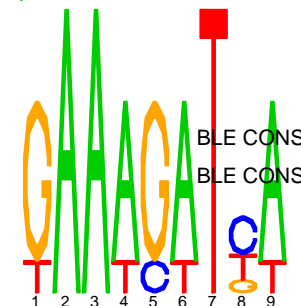

Cluster: 0362 mtu; resid: 0.57; r/c: 15/244

13 Oct 25 14:25:18 iter=2000
cMonkey Version 4.9.8 mtu

upstream meme PSSM #1; e=32

upstream meme PSSM #2; e=150

log10(P) upstream meme